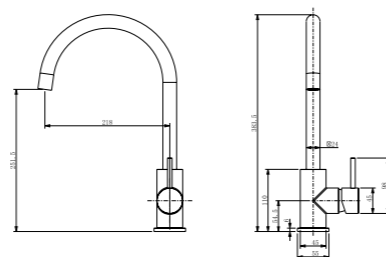

stainless steel 316l faucets

Single level 1-function concealed wall-mounted shower mixer/ 316l stainless steel body& handle/ Neoperl aerator/ Citec Ceramic Cartridge, ø35mm

**3161-23**

stainless steel 316l faucets

Single level 2-function concealed wall-mounted shower mixer/ 316l stainless steel body& handle/ Neoperl aerator/ Citec Ceramic Cartridge, ø35mm

**3161-51**

stainless steel 316l faucets

Single level above counter kitchen sink mixer/ 316l stainless steel body& handle/ Neoperl aerator/ Citec Ceramic Cartridge, ø35mm/ Flexible hoses, Neoperl