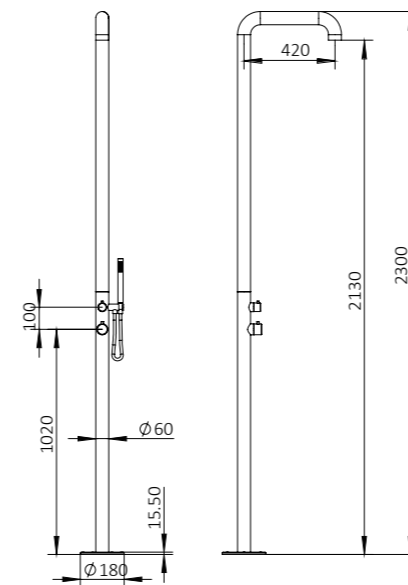

YS78687

stainless steel 316l outdoor shower column

2-piece 316l outdoor shower column, floor mounted, $\varnothing 50 \times 2355 \times 650$ mm, 316l stainless steel body& handle, 316l stainless steel hand held shower and rain shower head

YS78679

stainless steel 316l outdoor shower column

2-piece 316l outdoor shower column, wall mounted, $\varnothing 60 \times 1830 \times 400$ mm, 316l stainless steel body& handle, 316l stainless steel hand held shower and rain shower head

YS78682

stainless steel 316l outdoor shower column

2-piece 316l outdoor shower column, wall mounted, $\varnothing 60 \times 1280 \times 425$ mm, 316l stainless steel body& handle, 316l stainless steel hand held shower and rain shower head

YS78672

stainless steel 316l outdoor shower column

1-piece 316l outdoor shower column, wall mounted, $\varnothing 60 \times 2300 \times 420$ mm, 316l stainless steel body& handle, 316l stainless steel hand held shower and rain shower head

YS78678

stainless steel 316l outdoor shower column

1-piece 316l outdoor shower column, wall mounted, $\varnothing 60 \times 2100 \times 420$ mm, 316l stainless steel body& handle, 316l stainless steel hand held shower and rain shower head

YS78681

stainless steel 316l outdoor shower column

2-piece 316l outdoor shower column, wall mounted, $\varnothing 60 \times 1790 \times 420$ mm, 316l stainless steel body& handle, 316l stainless steel hand held shower and rain shower head