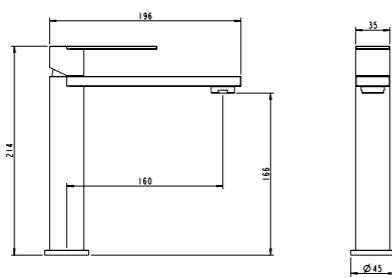

Single level above counter basin mixer/ 316l stainless steel body& handle/ Neoperl aerator/ Citec Ceramic Cartridge, ø25mm/ Flexible hoses, Neoperl