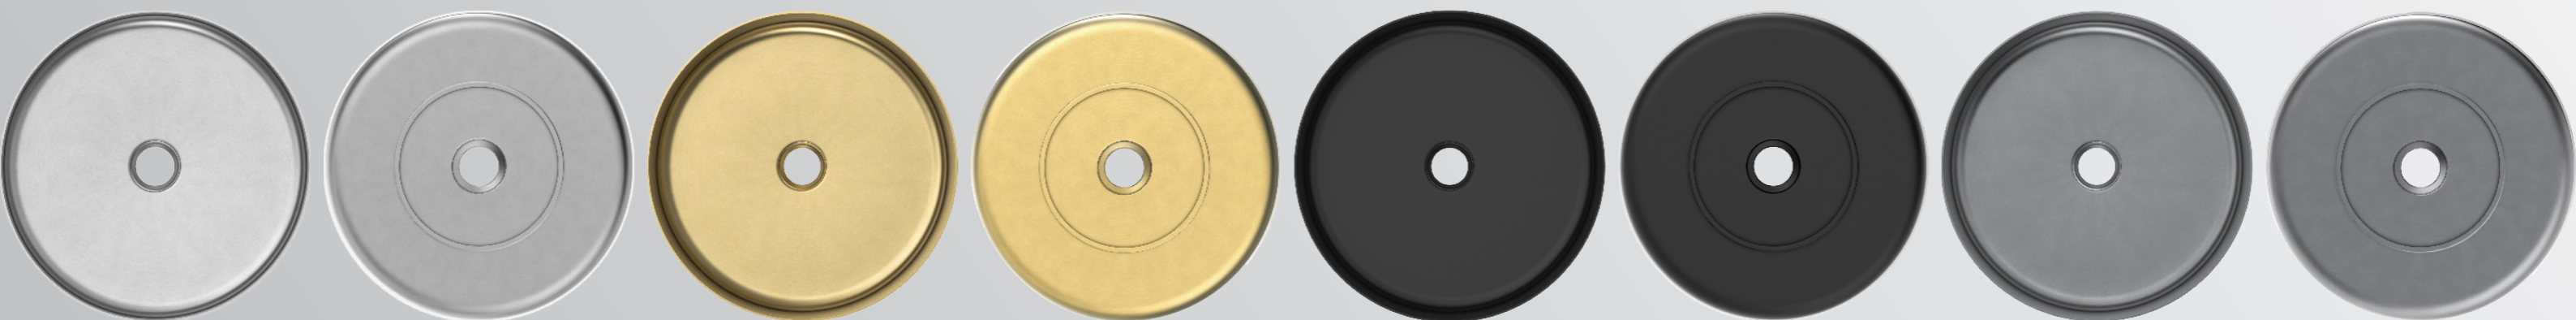

Stainless steel 316L bathroom sinks combine style with functionality, making them a popular choice for modern bathrooms seeking a balance between aesthetics and practicality.

Stainless steel 316L bathroom sinks offer several stylish advantages:

Modern Aesthetic: Stainless steel sinks have a sleek, contemporary appearance that complements various bathroom designs, from minimalist to industrial-chic.

Versatility: They are available in various shapes, sizes, and configurations, allowing you to choose the one that best fits your bathroom layout and style preferences.

Durability: Stainless steel 316L is known for its exceptional durability, resisting corrosion, stains, and rust. This ensures that your sink maintains its stylish look for years to come.

Easy Maintenance: These sinks are effortless to clean and maintain, requiring only regular wiping with a mild soap solution and water. Their smooth surface prevents the buildup of grime and bacteria, contributing to a hygienic environment.

Compatibility: Stainless steel sinks blend well with different countertop materials and bathroom fixtures, offering seamless integration into your overall decor scheme.

Timeless Appeal: The timeless elegance of stainless steel ensures that your bathroom sink remains stylish regardless of changing design trends, making it a long-term investment in your home's aesthetic appeal.