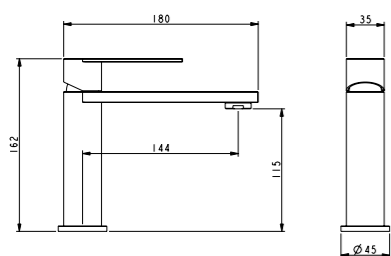

Single level above counter basin mixer/ 316l stainless steel body& handle/ Neoperl aerator/ Citec Ceramic Cartridge, ø25mm/ Flexible hoses, Neoperl