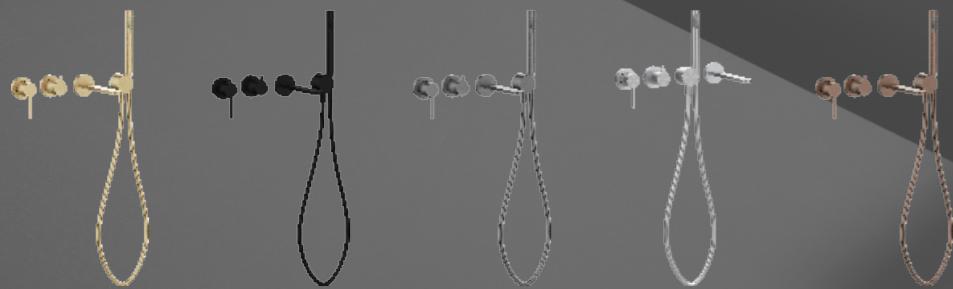

Elegance Redefined: The Essence of Minimalism

Discover the epitome of simplicity with our minimalist design ethos. Crafted to redefine elegance, our stainless steel 316L faucets, showers, and hand showers embody the perfect fusion of form and function.

Timeless Sophistication: Where Style Meets Substance

Experience the timeless allure of our stainless steel 316L collection. With its sleek lines and impeccable finish, every piece seamlessly blends into any contemporary or classic setting, adding a touch of sophistication to your space.