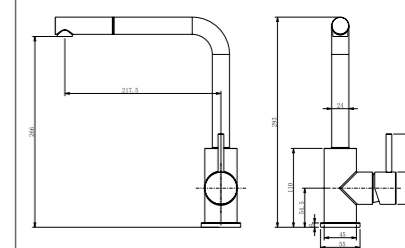

stainless steel 316l faucets

Single level pull-out above counter kitchen sink mixer/ 316l stainless steel body& handle/ Neoperl aerator/ Citec Ceramic Cartridge, ø35mm/ Flexible hoses, Neoperl

**3161-33**