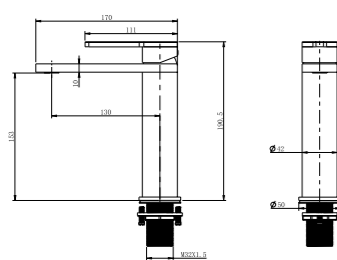

**3160-30**

stainless steel 316l faucets

316l stainless steel body& handle/ Neoperl aerator/ Citec Ceramic Cartridge, ø25mm/ Flexible hoses, Neoperl

**3160-31**

2012 series, compact and sleek design

316l stainless steel body& handle/ Neoperl aerator/ Citec Ceramic Cartridge, ø25mm/ Flexible hoses, Neoperl