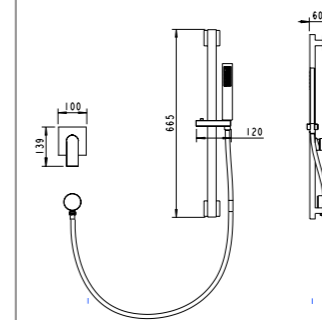

Single level above counter basin mixer/ 316l stainless steel body& handle/ Neoperl aerator/ Citec Ceramic Cartridge, ø25mm/ Flexible hoses, Neoperl

**3163-32**

stainless steel 316l faucets

Single level above counter vessel basin mixer/ 316l stainless steel body& handle/ Neoperl aerator/ Citec Ceramic Cartridge, ø25mm/ Flexible hoses, Neoperl

**3163-52**

stainless steel 316l faucets

Single level pull-out above counter kitchen sink mixer/ 316l stainless steel body& handle/ Neoperl aerator/ Citec Ceramic Cartridge, ø25mm/ Flexible hoses, Neoperl/ Fast-installation structure

**3163-53**

stainless steel 316l faucets

Single level 1-function concealed wall-mounted shower set/ 316l stainless steel body& handle/ Neoperl aerator/ Citec Ceramic Cartridge, ø25mm/ 316l stainless steel sliding bar/ 1-F handshower