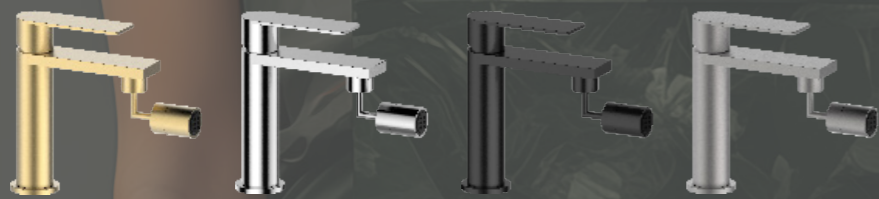

**3161-21K**

stainless steel 316l faucets

Single level 1-function concealed wall-mounted shower set/ 316l stainless steel body& handle/ Neoperl aerator/ Citec Ceramic Cartridge, ø35mm/ 316l stainless steel sliding bar/ 1-F handshower

**3161-21K**

stainless steel 316l faucets

Single level 1-function concealed wall-mounted shower set/ 316l stainless steel body& handle/ Neoperl aerator/ Citec Ceramic Cartridge, ø35mm/ 316l stainless steel sliding bar/ 1-F rain showerhead

**3161-14**

stainless steel 316l faucets

Single level 2-function concealed wall-mounted shower set/ 316l stainless steel body& handle/ Neoperl aerator/ Citec Ceramic Cartridge, ø35mm/ 316l stainless steel sliding bar/ 1-F handshower and rain showerhead