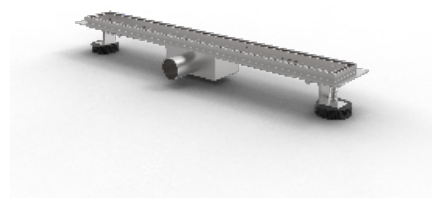

YS07004-600

Liner floor drainer
316l stainless steel body
length: 600mm

Package Size:
600mm: 66x63.5x22cm, 10 Sets/ctn