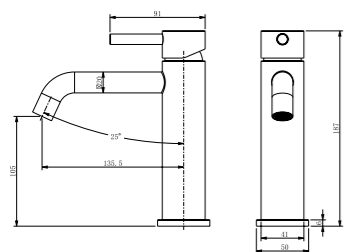

Single level above counter basin mixer/ 316l stainless steel body& handle/ Neoperl aerator/ Citec Ceramic Cartridge, ø35mm/ Flexible hoses, Neoperl