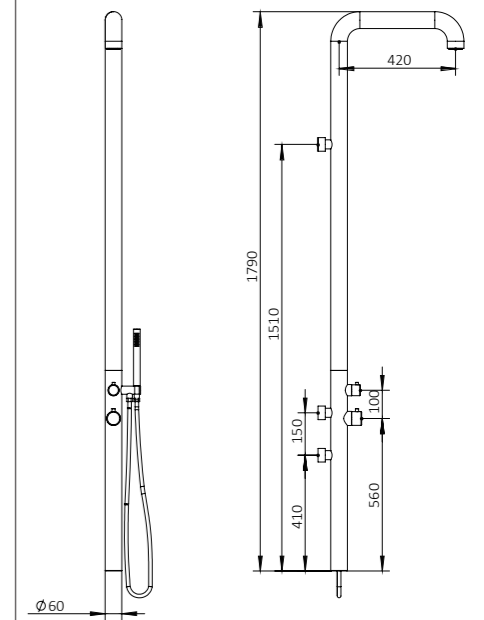

2-piece 316l outdoor shower column, wall mounted, $\varnothing 60 \times 1790 \times 420$ mm, 316l stainless steel body& handle, 316l stainless steel hand held shower and rain shower head