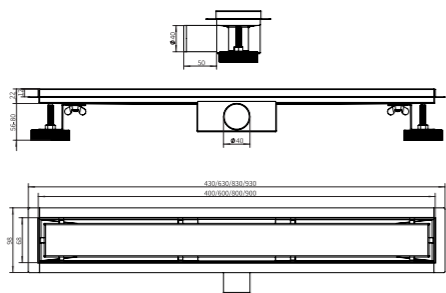

YS07004-600

Liner floor drainer
316l stainless steel body
length: 600mm

Package Size:
600mm: 66x63.5x22cm, 10 Sets/ctn