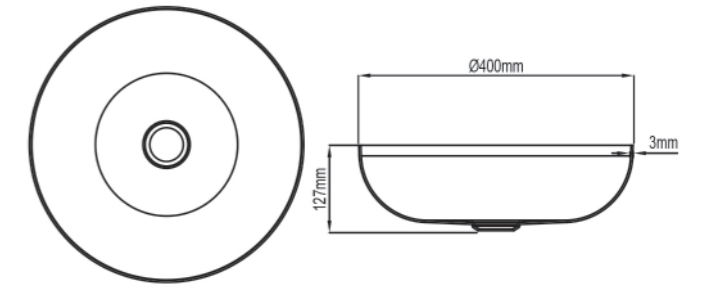

YS28002

Above counter bathroom sink, stainless steel
steel 316l, Ø400x127mm, thickness 30mm

Package Size: 44x44x16cm, 1set/ctn