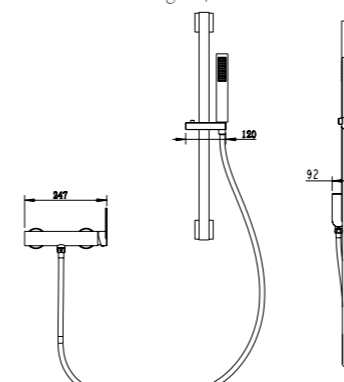

**3163-33**

stainless steel 316l faucets

Single level bidet mixer/ 316l stainless steel body& handle/ Neoperl aerator/ Citec Ceramic Cartridge, ø25mm/ Flexible hoses, Neoperl

**3163-23**

stainless steel 316l faucets

Single level concealed wall-mounted basin mixer/ 316l stainless steel body& handle/ Neoperl aerator/ Citec Ceramic Cartridge, ø25mm

**3163-51**

stainless steel 316l faucets

Single level concealed wall-mounted basin mixer/ 316l stainless steel body& handle/ Neoperl aerator/ Citec Ceramic Cartridge, ø25mm

**3163-21K**

stainless steel 316l faucets

Single level 1-function wall-mounted shower set/ 316l stainless steel body& handle/ Neoperl aerator/ Citec Ceramic Cartridge, ø25mm/ 316l stainless steel sliding bar/ 1-F handshower