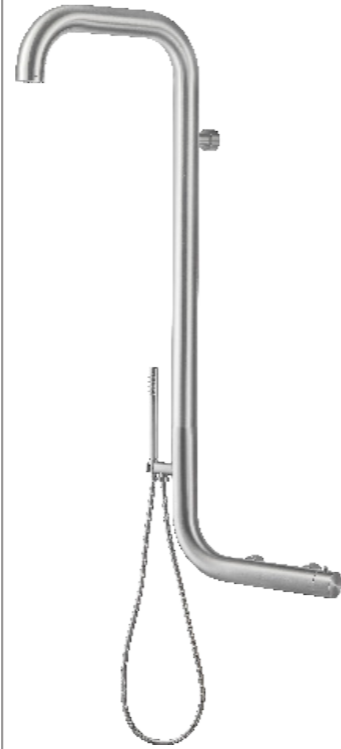

**YS78679**

stainless steel 316l outdoor shower column

2-piece 316l outdoor shower column, wall mounted,  $\varnothing 60 \times 1830 \times 400$ mm, 316l stainless steel body& handle, 316l stainless steel hand held shower and rain shower head

**YS78682**

stainless steel 316l outdoor shower column

2-piece 316l outdoor shower column, wall mounted,  $\varnothing 60 \times 1280 \times 425$ mm, 316l stainless steel body& handle, 316l stainless steel hand held shower and rain shower head