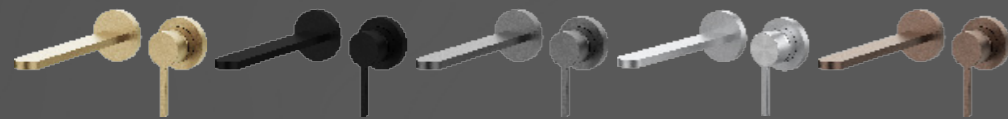

Elevate Your Space: Transform Ordinary into Extraordinary

Elevate your living spaces with our stainless steel 316L products. From the kitchen to the bathroom, each piece promises to transform the ordinary into the extraordinary, creating a sanctuary of style and luxury in your home.

Corrosion Resistance: Defying the Elements

Our stainless steel 316L collection stands as a testament to durability, thanks to its exceptional resistance to corrosion. Engineered to withstand even the harshest environments, our products maintain their pristine appearance and functionality, ensuring a lasting investment that defies the test of time.