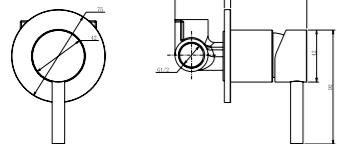

Single level 1-function concealed wall-mounted shower mixer/ 316l stainless steel body& handle/ Neoperl aerator/ Citec Ceramic Cartridge, ø35mm