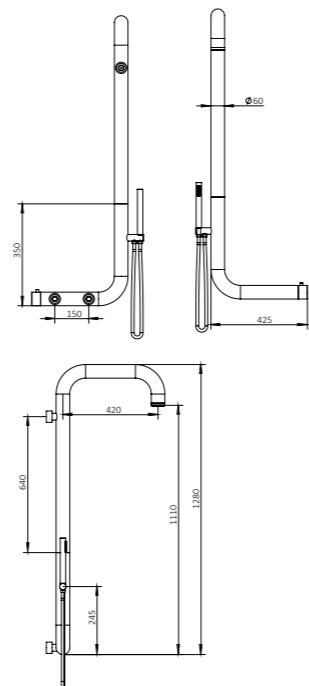

2-piece 316l outdoor shower column, wall mounted, $\varnothing 60 \times 1280 \times 425$ mm, 316l stainless steel body& handle, 316l stainless steel hand held shower and rain shower head