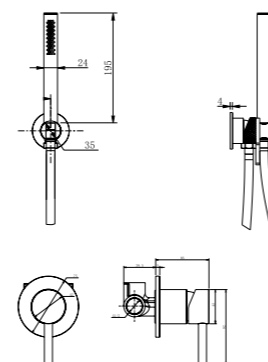

Single level 1-function concealed wall-mounted shower set/ 316l stainless steel body& handle/ Neoperl aerator/ Citec Ceramic Cartridge, ø35mm/ 316l stainless steel sliding bar/ 1-F handshower