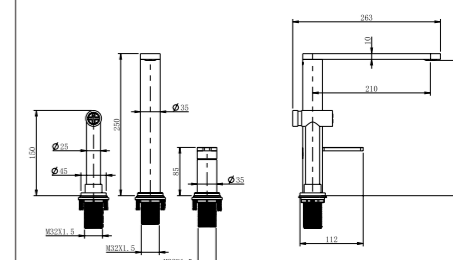

**3160-52**

2012 series, compact and sleek design

316l stainless steel body& handle/ Neoperl aerator/ Citec Ceramic Cartridge, ø25mm

**3160-53**

2012 series, compact and sleek design

316l stainless steel body& handle/ Neoperl aerator/ Citec Ceramic Cartridge, ø25mm