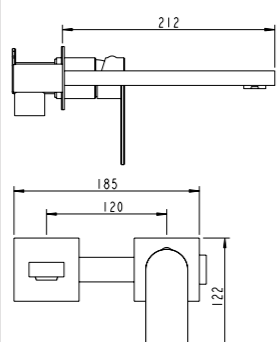

Single level concealed wall-mounted basin mixer/ 316l stainless steel body& handle/ Neoperl aerator/ Citec Ceramic Cartridge, ø25mm