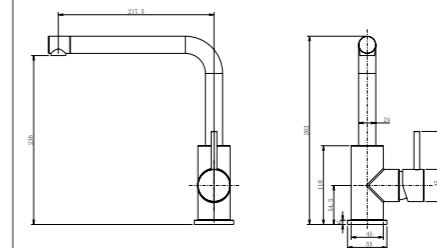

3161-30

stainless steel 316l faucets

Single level above counter basin mixer/ 316l stainless steel body& handle/ Neoperl aerator/ Citec Ceramic Cartridge, ø35mm/ Flexible hoses, Neoperl

3161-31

stainless steel 316l faucets

Single level above counter vessel basin mixer/ 316l stainless steel body& handle/ Neoperl aerator/ Citec Ceramic Cartridge, ø35mm/ Flexible hoses, Neoperl

3161-32

stainless steel 316l faucets

Single level above counter bidet mixer/ 316l stainless steel body& handle/ Neoperl aerator/ Citec Ceramic Cartridge, ø35mm/ Flexible hoses, Neoperl

3161-52

stainless steel 316l faucets

Single level pull-out above counter kitchen sink mixer/ 316l stainless steel body& handle/ Neoperl aerator/ Citec Ceramic Cartridge, ø35mm/ Flexible hoses, Neoperl

3161-53

stainless steel 316l faucets

Single level above counter kitchen sink mixer/ 316l stainless steel body& handle/ Neoperl aerator/ Citec Ceramic Cartridge, ø35mm/ Flexible hoses, Neoperl

3610-22K

stainless steel 316l faucets

Single level pull-out above counter kitchen sink mixer/ 316l stainless steel body& handle/ Neoperl aerator/ Citec Ceramic Cartridge, ø35mm/ Flexible hoses, Neoperl

3161-33

stainless steel 316l faucets

Single level 1-function concealed wall-mounted shower mixer/ 316l stainless steel body& handle/ Neoperl aerator/ Citec Ceramic Cartridge, ø35mm

3161-23

stainless steel 316l faucets

Single level 2-function concealed wall-mounted shower mixer/ 316l stainless steel body& handle/ Neoperl aerator/ Citec Ceramic Cartridge, ø35mm

3161-51

stainless steel 316l faucets