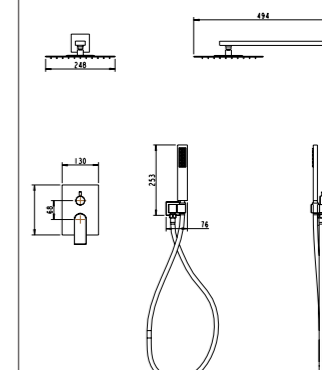

**3163-52**

stainless steel 316l faucets

Single level pull-out above counter kitchen sink mixer/ 316l stainless steel body& handle/ Neoperl aerator/ Citec Ceramic Cartridge, ø25mm/ Flexible hoses, Neoperl/ Fast-installation structure

**3163-53**

stainless steel 316l faucets

Single level 1-function concealed wall-mounted shower set/ 316l stainless steel body& handle/ Neoperl aerator/ Citec Ceramic Cartridge, ø25mm/ 316l stainless steel sliding bar/ 1-F handshower

**3610-22K**

stainless steel 316l faucets

Single level 2-function concealed wall-mounted shower set/ 316l stainless steel body& handle/ Neoperl aerator/ Citec Ceramic Cartridge, ø25mm/ 316l stainless steel sliding bar/ 1-F handshower and rain showerhead