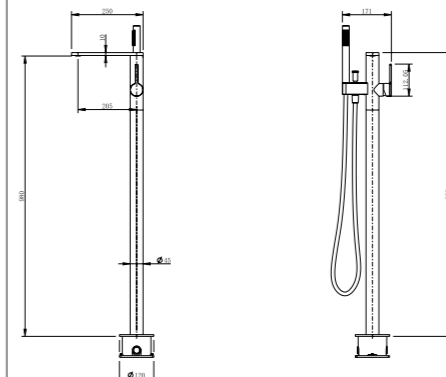

3160-14

2012 series, compact and sleek design

316l stainless steel body& handle/ 316l stainless steel hand held shower/ Neoperl aerator/ Citec ceramic cartridge, ø35mm