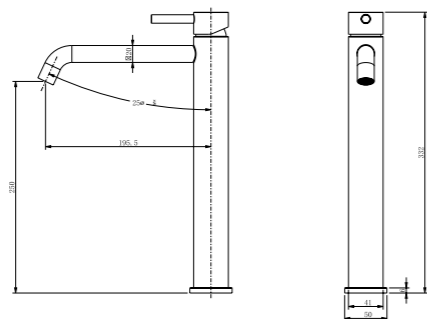

Single level above counter vessel basin mixer/ 316l stainless steel body& handle/ Neoperl aerator/ Citec Ceramic Cartridge, ø35mm/ Flexible hoses, Neoperl