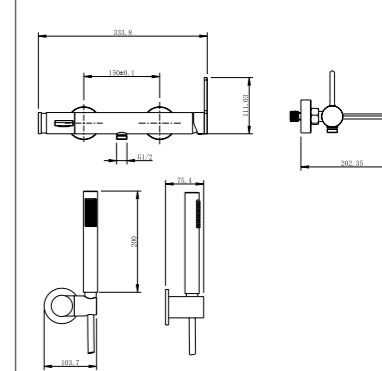

316l stainless steel body& handle/ 316l stainless steel hand held shower/ Wanhai ceramic cartridge, ø35mm