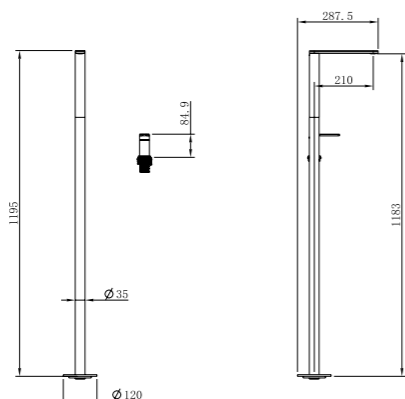

**3160-33**

2012 series, compact and sleek design

316l stainless steel body& handle/ Neoperl aerator/ brass cartridges

**3160-34**

stainless steel 316l faucets

316l stainless steel body& handle/ Neoperl aerator/ Citec ceramic cartridge, ø25mm