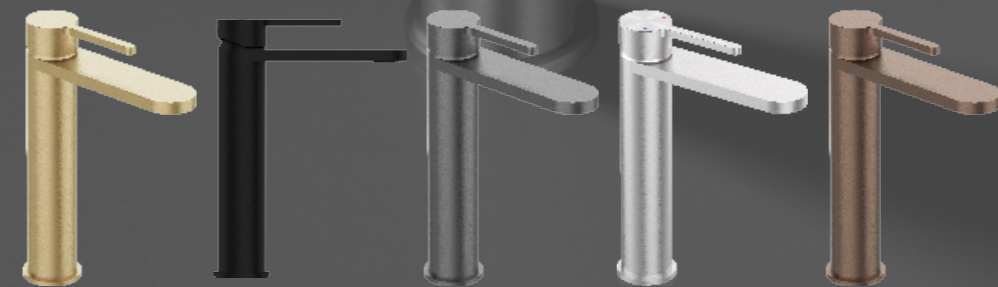

Effortless Elegance: Simplicity Redefined

Elevate your daily routine with the effortless elegance of our stainless steel 316L fixtures. From the smooth operation of our faucets to the gentle flow of our showers, every detail is meticulously designed for your utmost comfort and convenience.