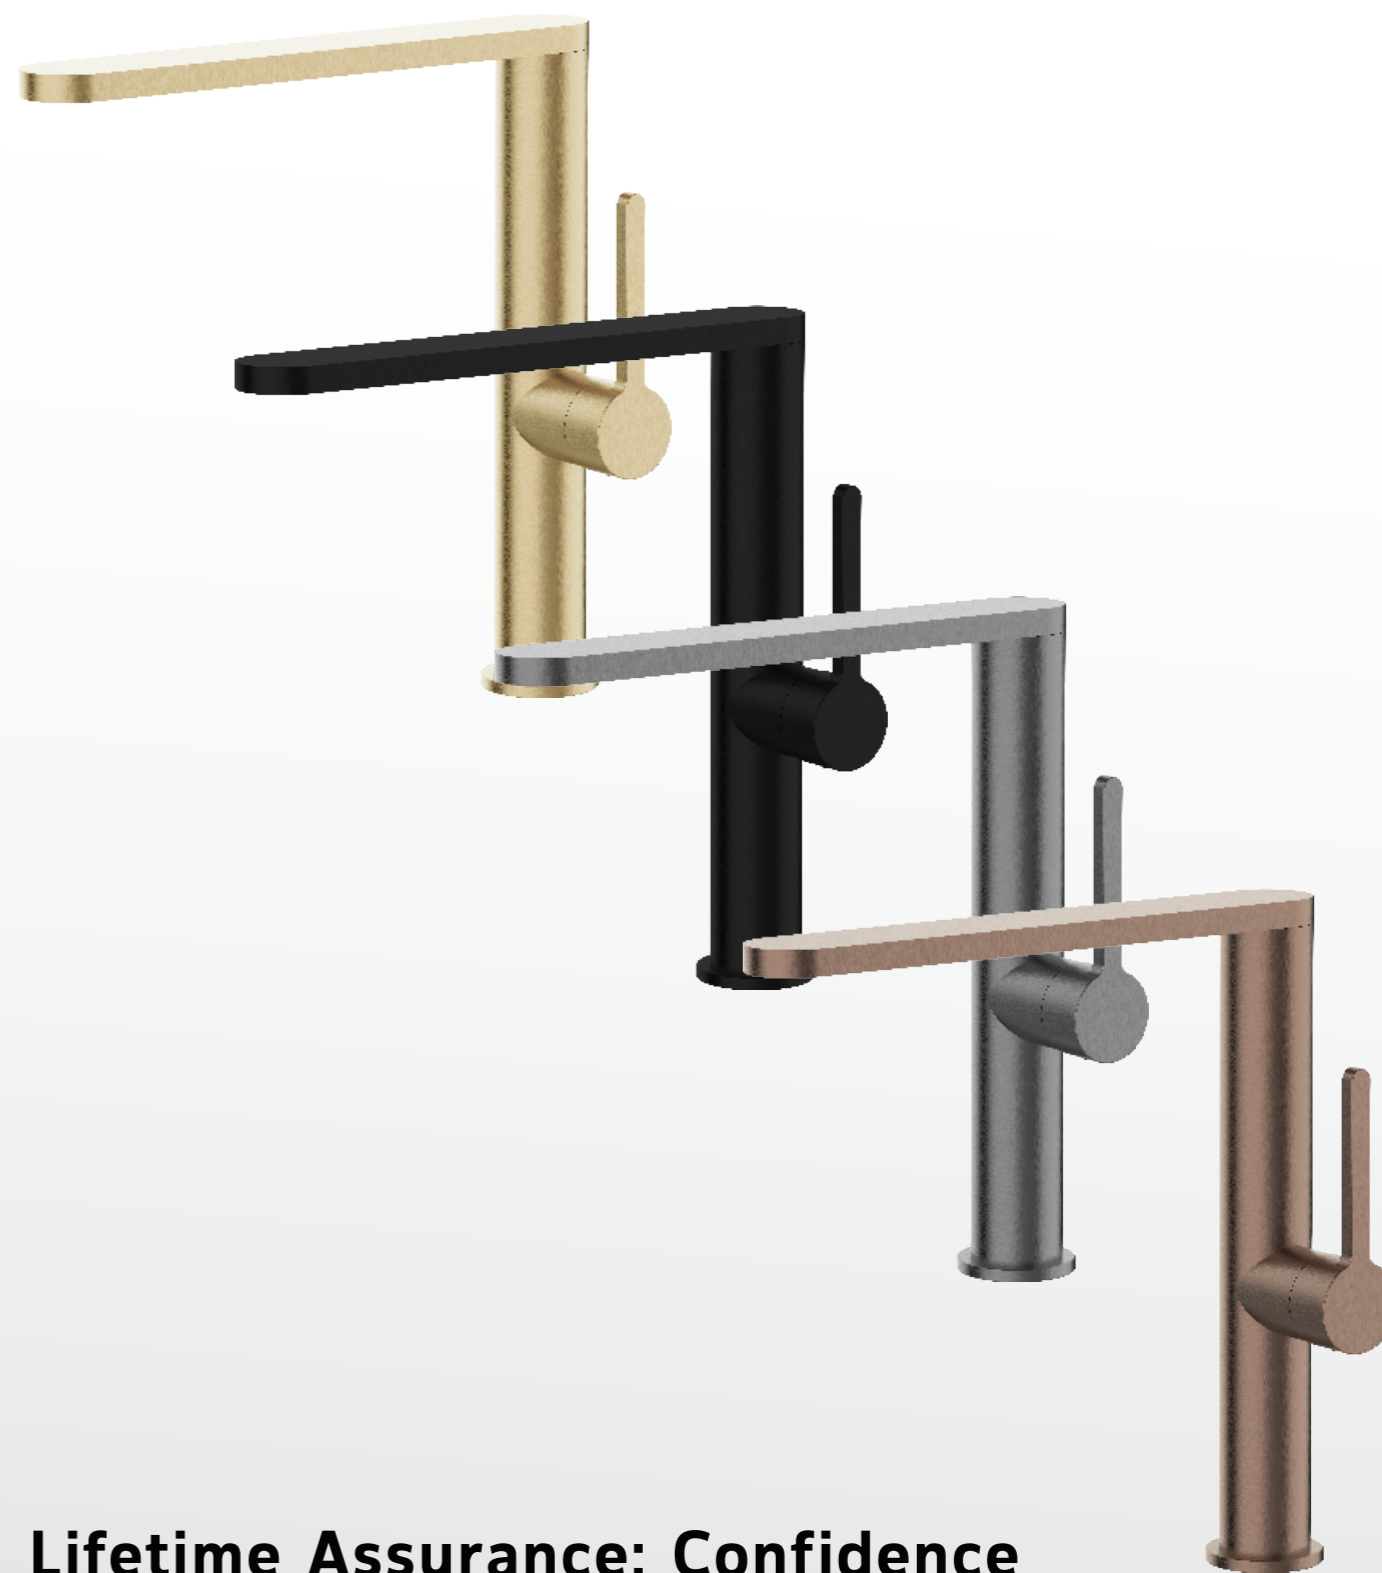

## Corrosion Resistance: Defying the Elements

Our stainless steel 316L collection stands as a testament to durability, thanks to its exceptional resistance to corrosion. Engineered to withstand even the harshest environments, our products maintain their pristine appearance and functionality, ensuring a lasting investment that defies the test of time.

## Simplicity in Maintenance: Effortless Care for Timeless Beauty

Simplify your maintenance routine with our stainless steel 316L collection, engineered for easy care and upkeep. Resistant to tarnishing and staining, our products require minimal cleaning, allowing you to spend more time enjoying their timeless beauty and less time worrying about upkeep.