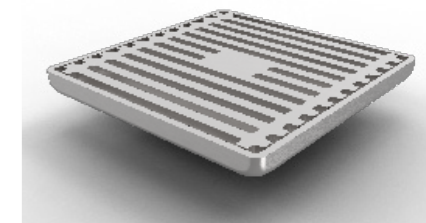

YS07006

Liner floor drainer
316l stainless steel body
length: 600mm

Package Size: 43.5x35.5x31cm, 20 Sets/ctn