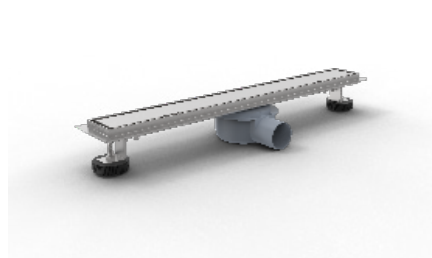

YS07001-400/600/800/900

Liner floor drainer
316l stainless steel body
length: 400/600/800/900mm

Package Size:
400mm: 46x64x31.5cm, 15 Sets/ctn
600mm: 60x63.5x22cm, 10 Sets/ctn
800mm: 86x63.5x22cm, 10 Sets/ctn
900mm: 96x63.5x22cm, 10 Sets/ctn