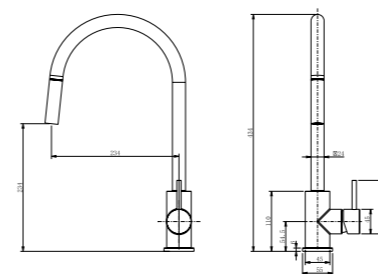

3161-30

stainless steel 316l faucets

Single level above counter basin mixer/ 316l stainless steel body& handle/ Neoperl aerator/ Citec Ceramic Cartridge, ø35mm/ Flexible hoses, Neoperl

3161-31

stainless steel 316l faucets

Single level above counter vessel basin mixer/ 316l stainless steel body& handle/ Neoperl aerator/ Citec Ceramic Cartridge, ø35mm/ Flexible hoses, Neoperl

3161-32

stainless steel 316l faucets

Single level above counter bidet mixer/ 316l stainless steel body& handle/ Neoperl aerator/ Citec Ceramic Cartridge, ø35mm/ Flexible hoses, Neoperl

3161-52

stainless steel 316l faucets

Single level pull-out above counter kitchen sink mixer/ 316l stainless steel body& handle/ Neoperl aerator/ Citec Ceramic Cartridge, ø35mm/ Flexible hoses, Neoperl

3161-53

stainless steel 316l faucets

Single level above counter kitchen sink mixer/ 316l stainless steel body& handle/ Neoperl aerator/ Citec Ceramic Cartridge, ø35mm/ Flexible hoses, Neoperl

3610-22K

stainless steel 316l faucets

Single level pull-out above counter kitchen sink mixer/ 316l stainless steel body& handle/ Neoperl aerator/ Citec Ceramic Cartridge, ø35mm/ Flexible hoses, Neoperl

3161-33

stainless steel 316l faucets

Single level 1-function concealed wall-mounted shower mixer/ 316l stainless steel body& handle/ Neoperl aerator/ Citec Ceramic Cartridge, ø35mm

3161-23

stainless steel 316l faucets

Single level 2-function concealed wall-mounted shower mixer/ 316l stainless steel body& handle/ Neoperl aerator/ Citec Ceramic Cartridge, ø35mm

3161-51

stainless steel 316l faucets