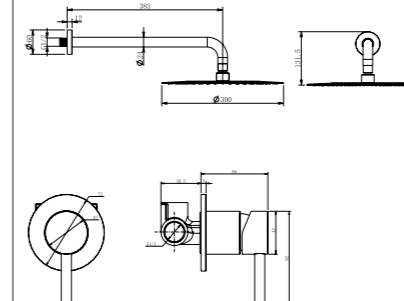

Single level 1-function concealed wall-mounted shower set/ 316l stainless steel body& handle/ Neoperl aerator/ Citec Ceramic Cartridge, ø35mm/ 316l stainless steel sliding bar/ 1-F rain showerhead