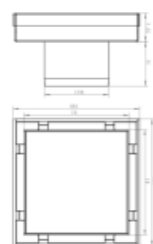

YS07001-400/600/800/900

Liner floor drainer
316l stainless steel body
length: 400/600/800/900mm

Package Size:
400mm: 46x64x31.5cm, 15 Sets/ctn
600mm: 60x63.5x22cm, 10 Sets/ctn
800mm: 86x63.5x22cm, 10 Sets/ctn
900mm: 96x63.5x22cm, 10 Sets/ctn

YS07002-400/600/800/900

Liner floor drainer
316l stainless steel body
length: 400/600/800/900mm

Package Size:
400mm: 46x64x31.5cm, 15 Sets/ctn
600mm: 60x63.5x22cm, 10 Sets/ctn
800mm: 86x63.5x22cm, 10 Sets/ctn
900mm: 96x63.5x22cm, 10 Sets/ctn

YS07003-300/500/600/700

Liner floor drainer
316l stainless steel body
length: 300/500/600/700mm

Package Size:
300mm: 56.5x33.5x27.5cm, 20 Sets/ctn
500mm: 57.5x53.5x21.5cm, 15 Sets/ctn
600mm: 64x57.5x21.5cm, 15 Sets/ctn
700mm: 73x42x18cm, 10 Sets/ctn

YS07004-600

Liner floor drainer
316l stainless steel body
length: 600mm

Package Size:
600mm: 66x63.5x22cm, 10 Sets/ctn

YS07005

Floor drainer
316l stainless steel body
100x100mm

Package Size:
55.5x23x21cm, 25 Sets/ctn

YS07006

Liner floor drainer
316l stainless steel body
length: 600mm

Package Size: 43.5x35.5x31cm, 20 Sets/ctn

YS07007

Liner floor drainer
316l stainless steel body
length: 600mm

Package Size: 55.5x23x21cm, 25 Sets/ctn