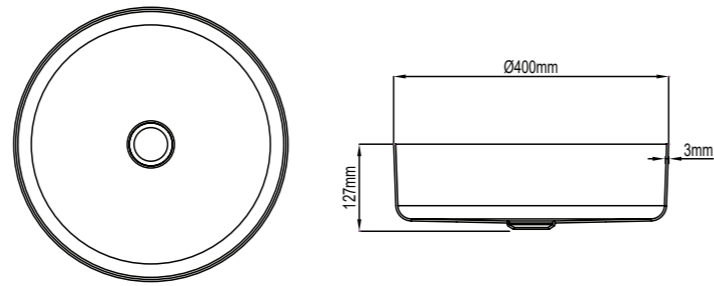

YS28001

Above counter bathroom sink, stainless steel
316l, Ø400x127mm, thickness 3mm

Package Size: 44x44x16cm, 1set/ctn