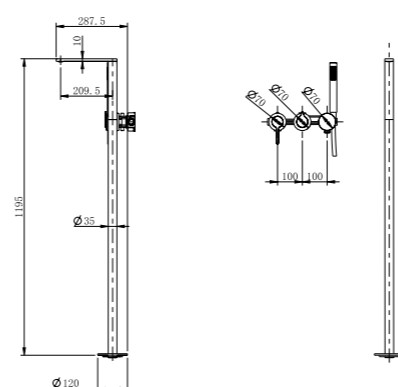

**3160-35**

stainless steel 316l faucets

316l stainless steel body& handle/ Neoperl aerator/ Citec ceramic cartridge, ø25mm

**3160-12K**

2012 series, compact and sleek design

316l stainless steel body& handle/ Neoperl aerator/ Citec ceramic cartridge, ø35mm