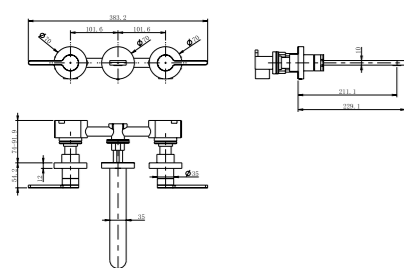

3160-33

2012 series, compact and sleek design

316l stainless steel body& handle/ Neoperl aerator/ brass cartridges