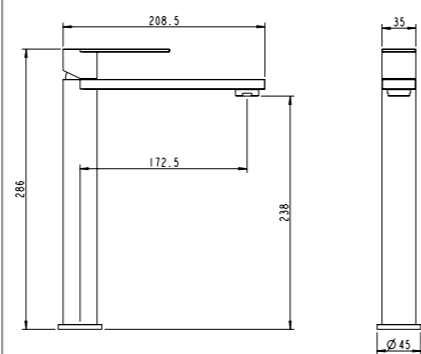

Single level above counter basin mixer/ 316l stainless steel body& handle/ Neoperl aerator/ Citec Ceramic Cartridge, ø25mm/ Flexible hoses, Neoperl

**3163-32**

stainless steel 316l faucets

Single level above counter vessel basin mixer/ 316l stainless steel body& handle/ Neoperl aerator/ Citec Ceramic Cartridge, ø25mm/ Flexible hoses, Neoperl