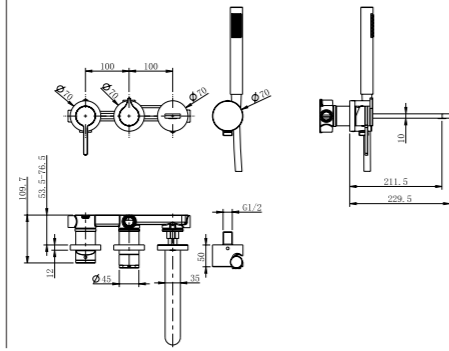

3160-23K

2012 series, compact and sleek design

316l stainless steel body& handle/ Neoperl aerator/ Citec Ceramic Cartridge, ø35mm