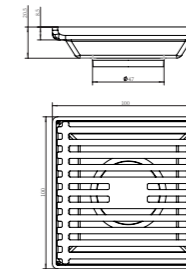

YS07006

Liner floor drainer
316l stainless steel body
length: 600mm

Package Size: 43.5x35.5x31cm, 20 Sets/ctn