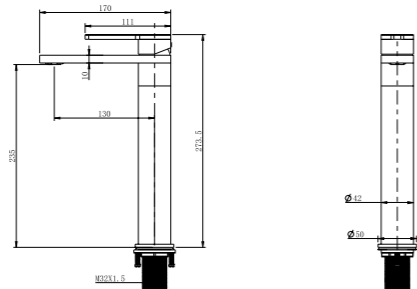

**3160-30**

stainless steel 316l faucets

316l stainless steel body& handle/ Neoperl aerator/ Citec Ceramic Cartridge, ø25mm/ Flexible hoses, Neoperl

**3160-31**

2012 series, compact and sleek design

316l stainless steel body& handle/ Neoperl aerator/ Citec Ceramic Cartridge, ø25mm/ Flexible hoses, Neoperl