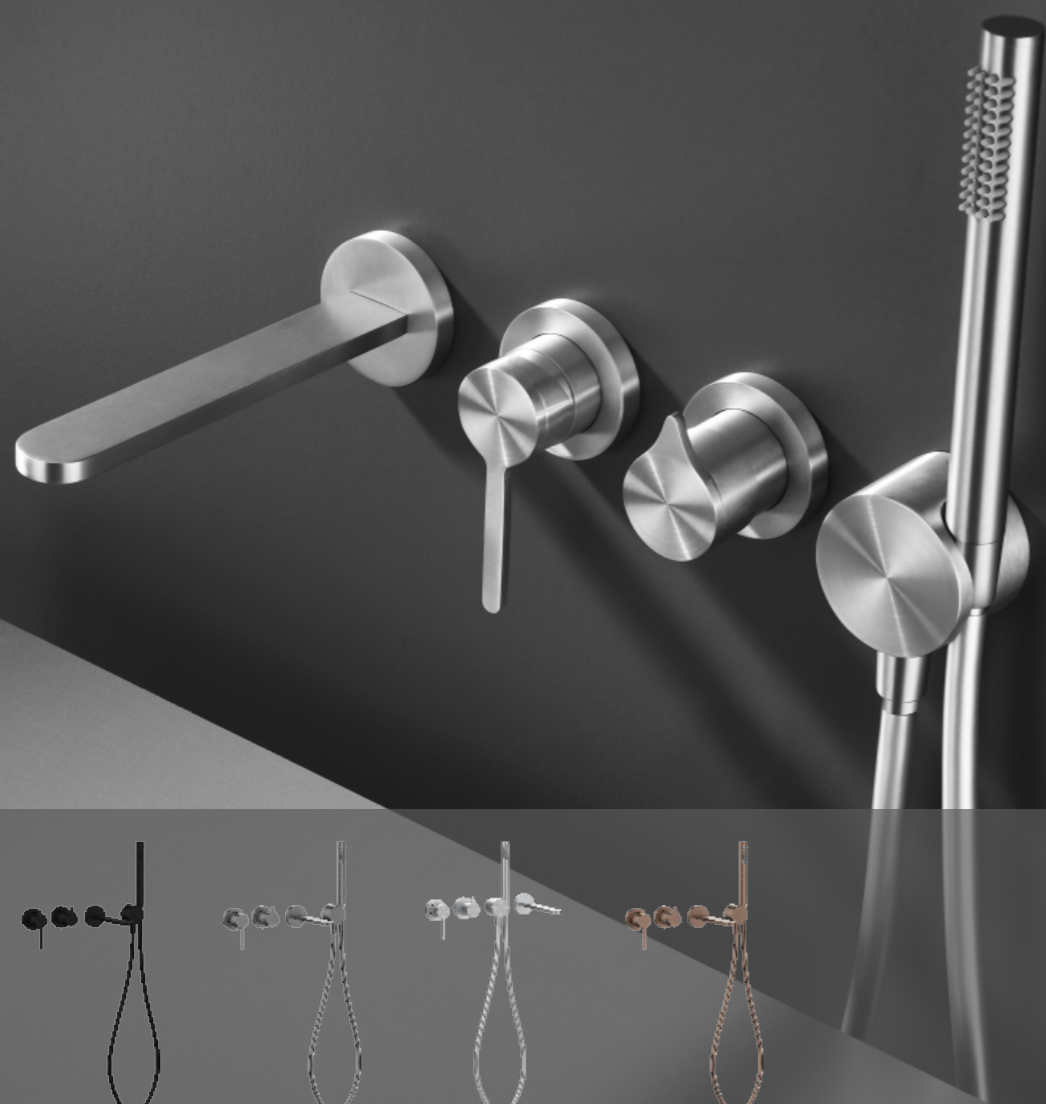

Elegance Redefined: The Essence of Minimalism

Discover the epitome of simplicity with our minimalist design ethos. Crafted to redefine elegance, our stainless steel 316L faucets, showers, and hand showers embody the perfect fusion of form and function.

Timeless Sophistication: Where Style Meets Substance

Experience the timeless allure of our stainless steel 316L collection. With its sleek lines and impeccable finish, every piece seamlessly blends into any contemporary or classic setting, adding a touch of sophistication to your space.