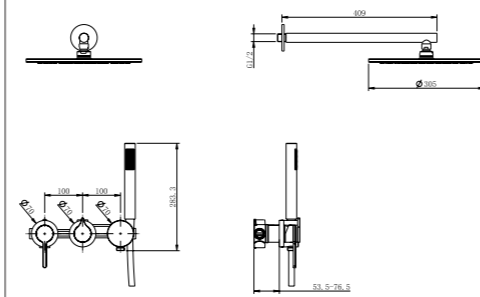

**3160-23K**

2012 series, compact and sleek design

316l stainless steel body& handle/ Neoperl aerator/ Citec Ceramic Cartridge, ø35mm

**3160-24K**

2012 series, compact and sleek design

316l stainless steel body& handle/ 316l stainless steel hand held shower/ 316l stainless steel rain shower head, ø300mm/ Citec ceramic cartridge, ø35mm