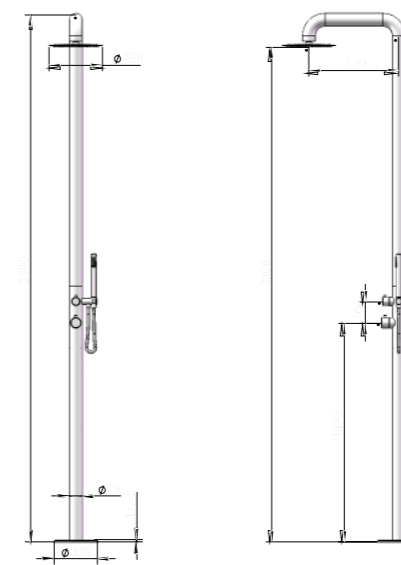

**YS78682**

stainless steel 316l outdoor shower column

2-piece 316l outdoor shower column, wall mounted,  $\varnothing 60 \times 1280 \times 425$ mm, 316l stainless steel body& handle, 316l stainless steel hand held shower and rain shower head

**YS78672**

stainless steel 316l outdoor shower column

1-piece 316l outdoor shower column, wall mounted,  $\varnothing 60 \times 2300 \times 420$ mm, 316l stainless steel body& handle, 316l stainless steel hand held shower and rain shower head

**YS78678**

stainless steel 316l outdoor shower column

1-piece 316l outdoor shower column, wall mounted,  $\varnothing 60 \times 2100 \times 420$ mm, 316l stainless steel body& handle, 316l stainless steel hand held shower and rain shower head