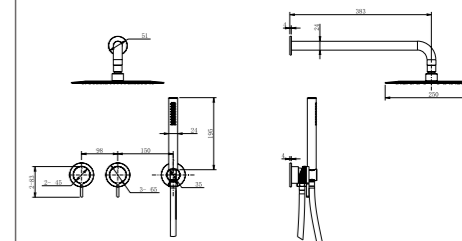

3161-30

stainless steel 316l faucets

Single level above counter basin mixer/ 316l stainless steel body& handle/ Neoperl aerator/ Citec Ceramic Cartridge, ø35mm/ Flexible hoses, Neoperl

3161-31

stainless steel 316l faucets

Single level above counter vessel basin mixer/ 316l stainless steel body& handle/ Neoperl aerator/ Citec Ceramic Cartridge, ø35mm/ Flexible hoses, Neoperl

3161-32

stainless steel 316l faucets

Single level above counter bidet mixer/ 316l stainless steel body& handle/ Neoperl aerator/ Citec Ceramic Cartridge, ø35mm/ Flexible hoses, Neoperl

3161-52

stainless steel 316l faucets

Single level pull-out above counter kitchen sink mixer/ 316l stainless steel body& handle/ Neoperl aerator/ Citec Ceramic Cartridge, ø35mm/ Flexible hoses, Neoperl

3161-53

stainless steel 316l faucets

Single level above counter kitchen sink mixer/ 316l stainless steel body& handle/ Neoperl aerator/ Citec Ceramic Cartridge, ø35mm/ Flexible hoses, Neoperl

3610-22K

stainless steel 316l faucets

Single level pull-out above counter kitchen sink mixer/ 316l stainless steel body& handle/ Neoperl aerator/ Citec Ceramic Cartridge, ø35mm/ Flexible hoses, Neoperl

3161-33

stainless steel 316l faucets

Single level 1-function concealed wall-mounted shower mixer/ 316l stainless steel body& handle/ Neoperl aerator/ Citec Ceramic Cartridge, ø35mm

3161-23

stainless steel 316l faucets

Single level 2-function concealed wall-mounted shower mixer/ 316l stainless steel body& handle/ Neoperl aerator/ Citec Ceramic Cartridge, ø35mm

3161-51

stainless steel 316l faucets