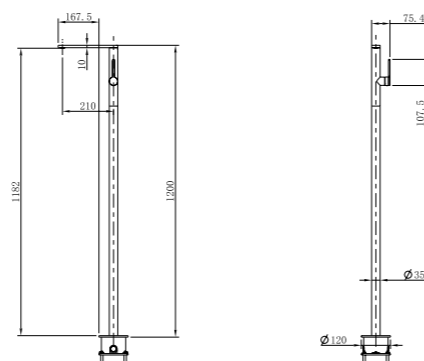

3160-35

stainless steel 316l faucets

316l stainless steel body& handle/ Neoperl aerator/ Citec ceramic cartridge, ø25mm