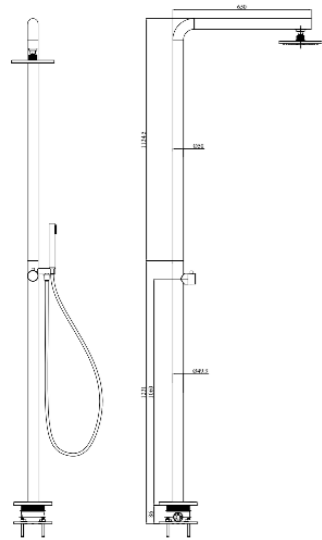

# STAINLESS STEEL 304/316

**YS78687**

stainless steel 316l outdoor shower column

2-piece 316l outdoor shower column, floor mounted,  $\varnothing 50 \times 2355 \times 650$ mm, 316l stainless steel body& handle, 316l stainless steel hand held shower and rain shower head