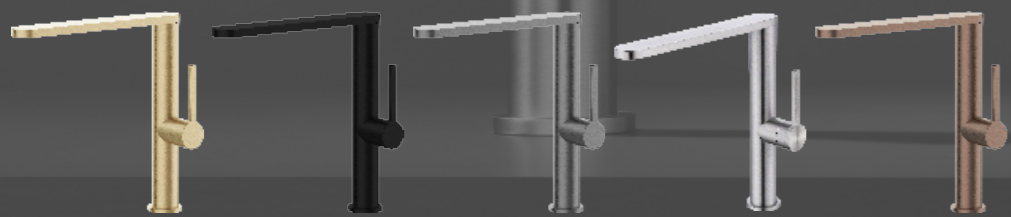

Seamless Integration: Harmony in Design

Achieve harmony in design with our stainless steel 316L collection. Whether you're renovating a bathroom or upgrading a kitchen, our versatile range seamlessly integrates into any space, enhancing its aesthetic appeal with understated elegance.

Sustainable Luxury: Beauty with a Conscience

Embrace sustainability without compromising on luxury. Our stainless steel 316L products are not only exquisitely crafted but also environmentally friendly, reflecting our commitment to responsible manufacturing practices.