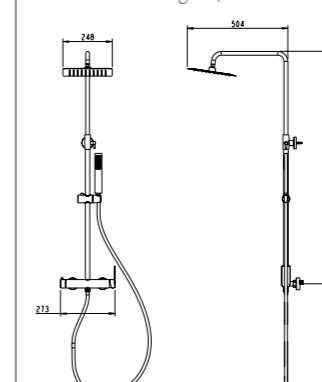

Single level concealed wall-mounted basin mixer/ 316l stainless steel body& handle/ Neoperl aerator/ Citec Ceramic Cartridge, ø25mm

**3163-51**

stainless steel 316l faucets

Single level concealed wall-mounted basin mixer/ 316l stainless steel body& handle/ Neoperl aerator/ Citec Ceramic Cartridge, ø25mm

**3163-21K**

stainless steel 316l faucets

Single level 1-function wall-mounted shower set/ 316l stainless steel body& handle/ Neoperl aerator/ Citec Ceramic Cartridge, ø25mm/ 316l stainless steel sliding bar/ 1-F handshower

**3163-14**

stainless steel 316l faucets

Single level 2-function wall-mounted shower set/ 316l stainless steel body& handle/ Neoperl aerator/ Citec Ceramic Cartridge, ø25mm/ 316l stainless steel sliding bar/ 1-F handshower