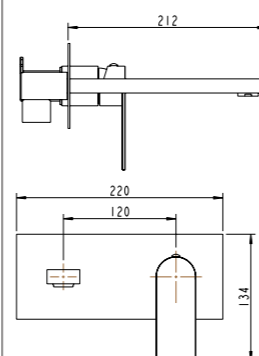

Single level concealed wall-mounted basin mixer/ 316l stainless steel body& handle/ Neoperl aerator/ Citec Ceramic Cartridge, ø25mm

**3163-51**

stainless steel 316l faucets

Single level concealed wall-mounted basin mixer/ 316l stainless steel body& handle/ Neoperl aerator/ Citec Ceramic Cartridge, ø25mm