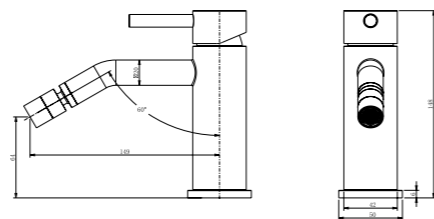

Single level above counter vessel basin mixer/ 316l stainless steel body& handle/ Neoperl aerator/ Citec Ceramic Cartridge, ø35mm/ Flexible hoses, Neoperl

**3161-32**

stainless steel 316l faucets

Single level above counter bidet mixer/ 316l stainless steel body& handle/ Neoperl aerator/ Citec Ceramic Cartridge, ø35mm/ Flexible hoses, Neoperl