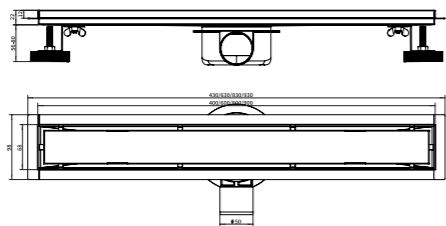

YS07001-400/600/800/900

Liner floor drainer
316l stainless steel body
length: 400/600/800/900mm

Package Size:
400mm: 46x64x31.5cm, 15 Sets/ctn
600mm: 60x63.5x22cm, 10 Sets/ctn
800mm: 86x63.5x22cm, 10 Sets/ctn
900mm: 96x63.5x22cm, 10 Sets/ctn