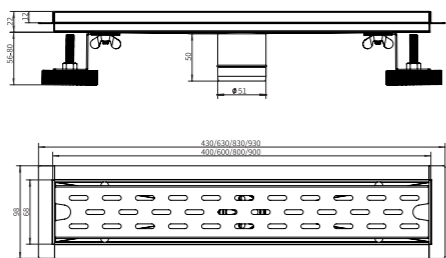

FLOOR DRAIN  
FLOOR DRAIN

**YS07001-400/600/800/900**

Liner floor drainer  
316l stainless steel body  
length: 400/600/800/900mm

Package Size:  
400mm: 46x64x31.5cm, 15 Sets/ctn  
600mm: 60x63.5x22cm, 10 Sets/ctn  
800mm: 86x63.5x22cm, 10 Sets/ctn  
900mm: 96x63.5x22cm, 10 Sets/ctn