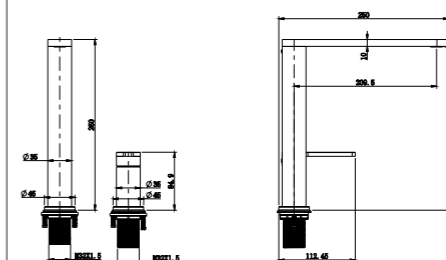

316l stainless steel body& handle/ Neoperl aerator/ Citec Ceramic Cartridge, ø25mm