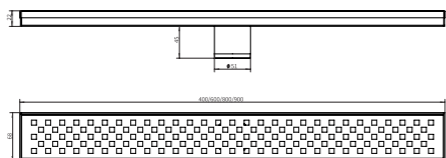

YS07003-300/500/600/700

Liner floor drainer
316l stainless steel body
length: 300/500/600/700mm

Package Size:
300mm: 56.5x33.5x27.5cm, 20 Sets/ctn
500mm: 57.5x53.5x21.5cm, 15 Sets/ctn
600mm: 64x57.5x21.5cm, 15 Sets/ctn
700mm: 73x42x18cm, 10 Sets/ctn