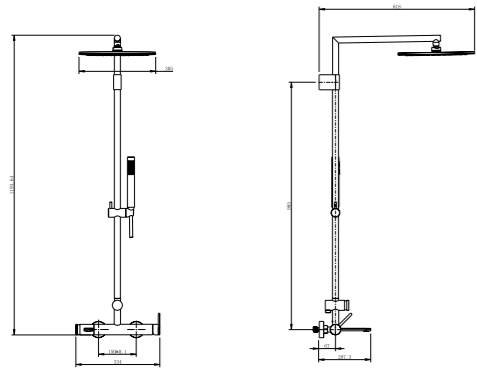

316l stainless steel body& handle/ 316l stainless steel hand held shower/ Wanhai ceramic cartridge, ø35mm

**3160-22K**

2012 series, compact and sleek design

316l stainless steel body& handle/ 316l stainless steel shower column/ 316l rainshower head, ø300mm/ 316l hand held shower/ Thermostatic cartridge, Vernet