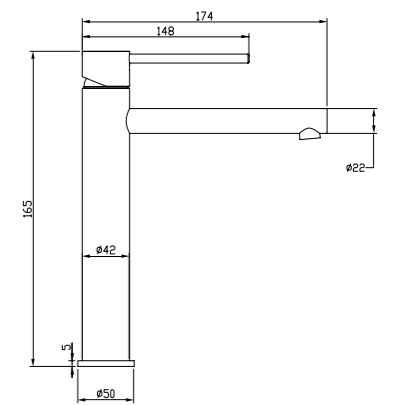

### 3162-30

316l stainless steel body& handle  
 Neoperl aerator  
 Sedal Ceramic Cartridge, ø35mm  
 Flexible hoses, Neoperl  
 Package Size: 62x40x31cm, 10sets/ctn

3162-30-PL

3162-30-MB

3162-30-GD

3162-30-GB