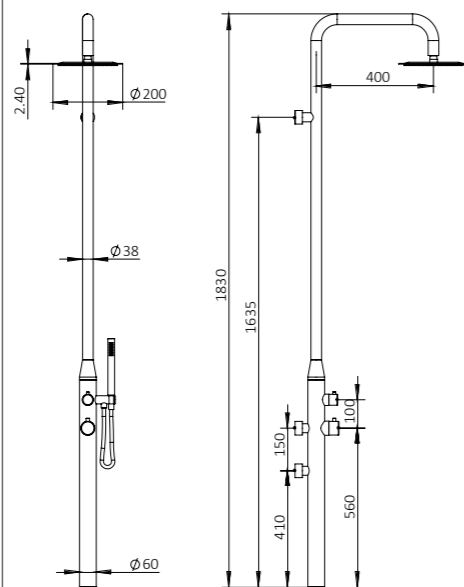

YS78687

stainless steel 316l outdoor shower column

2-piece 316l outdoor shower column, floor mounted, $\varnothing 50 \times 2355 \times 650$ mm, 316l stainless steel body& handle, 316l stainless steel hand held shower and rain shower head

YS78679

stainless steel 316l outdoor shower column

2-piece 316l outdoor shower column, wall mounted, $\varnothing 60 \times 1830 \times 400$ mm, 316l stainless steel body& handle, 316l stainless steel hand held shower and rain shower head

YS78682

stainless steel 316l outdoor shower column

2-piece 316l outdoor shower column, wall mounted, $\varnothing 60 \times 1280 \times 425$ mm, 316l stainless steel body& handle, 316l stainless steel hand held shower and rain shower head

YS78672

stainless steel 316l outdoor shower column

1-piece 316l outdoor shower column, wall mounted, $\varnothing 60 \times 2300 \times 420$ mm, 316l stainless steel body& handle, 316l stainless steel hand held shower and rain shower head

YS78678

stainless steel 316l outdoor shower column

1-piece 316l outdoor shower column, wall mounted, $\varnothing 60 \times 2100 \times 420$ mm, 316l stainless steel body& handle, 316l stainless steel hand held shower and rain shower head

YS78681

stainless steel 316l outdoor shower column

2-piece 316l outdoor shower column, wall mounted, $\varnothing 60 \times 1790 \times 420$ mm, 316l stainless steel body& handle, 316l stainless steel hand held shower and rain shower head