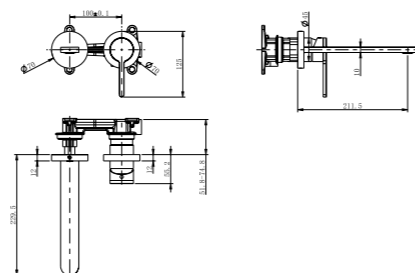

3160-32

2012 series, compact and sleek design

316l stainless steel body& handle/ Neoperl aerator/ Citec Ceramic Cartridge, ø35mm