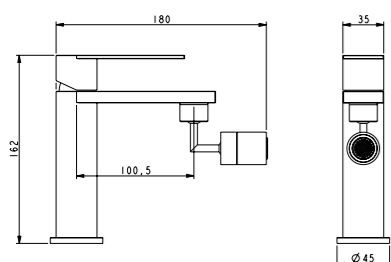

Single level bidet mixer/ 316l stainless steel body& handle/ Neoperl aerator/ Citec Ceramic Cartridge, ø25mm/ Flexible hoses, Neoperl