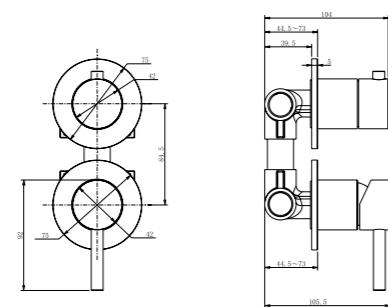

3161-23

stainless steel 316l faucets

Single level 2-function concealed wall-mounted shower mixer/ 316l stainless steel body& handle/ Neoperl aerator/ Citec Ceramic Cartridge, ø35mm