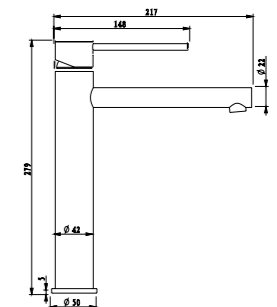

### 3162-30

316l stainless steel body& handle  
 Neoperl aerator  
 Sedal Ceramic Cartridge, ø35mm  
 Flexible hoses, Neoperl  
 Package Size: 62x40x31cm, 10sets/ctn

3162-30-PL

3162-30-MB

3162-30-GD

3162-30-GB

### 3162-31

316l stainless steel body& handle  
 Neoperl aerator  
 Sedal Ceramic Cartridge, ø35mm  
 Flexible hoses, Neoperl  
 Package Size: 62x40x31cm, 10sets/ctn