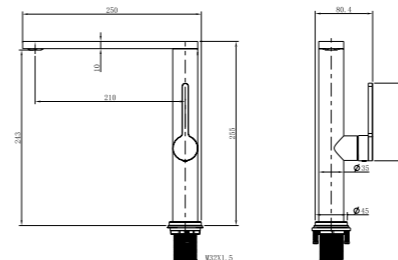

**3160-32**

2012 series, compact and sleek design

316l stainless steel body& handle/ Neoperl aerator/ Citec Ceramic Cartridge, ø35mm

**3160-51**

2012 series, compact and sleek design

316l stainless steel body& handle/ Neoperl aerator/ Citec Ceramic Cartridge, ø25mm/ Flexible hoses, Neoperl/ Four hole concealed embedded components