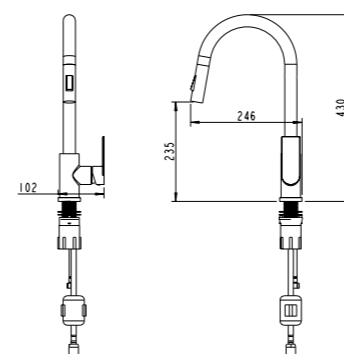

Single level above counter basin mixer/ 316l stainless steel body& handle/ Neoperl aerator/ Citec Ceramic Cartridge, ø25mm/ Flexible hoses, Neoperl

**3163-32**

stainless steel 316l faucets

Single level above counter vessel basin mixer/ 316l stainless steel body& handle/ Neoperl aerator/ Citec Ceramic Cartridge, ø25mm/ Flexible hoses, Neoperl

**3163-52**

stainless steel 316l faucets

Single level pull-out above counter kitchen sink mixer/ 316l stainless steel body& handle/ Neoperl aerator/ Citec Ceramic Cartridge, ø25mm/ Flexible hoses, Neoperl/ Fast-installation structure